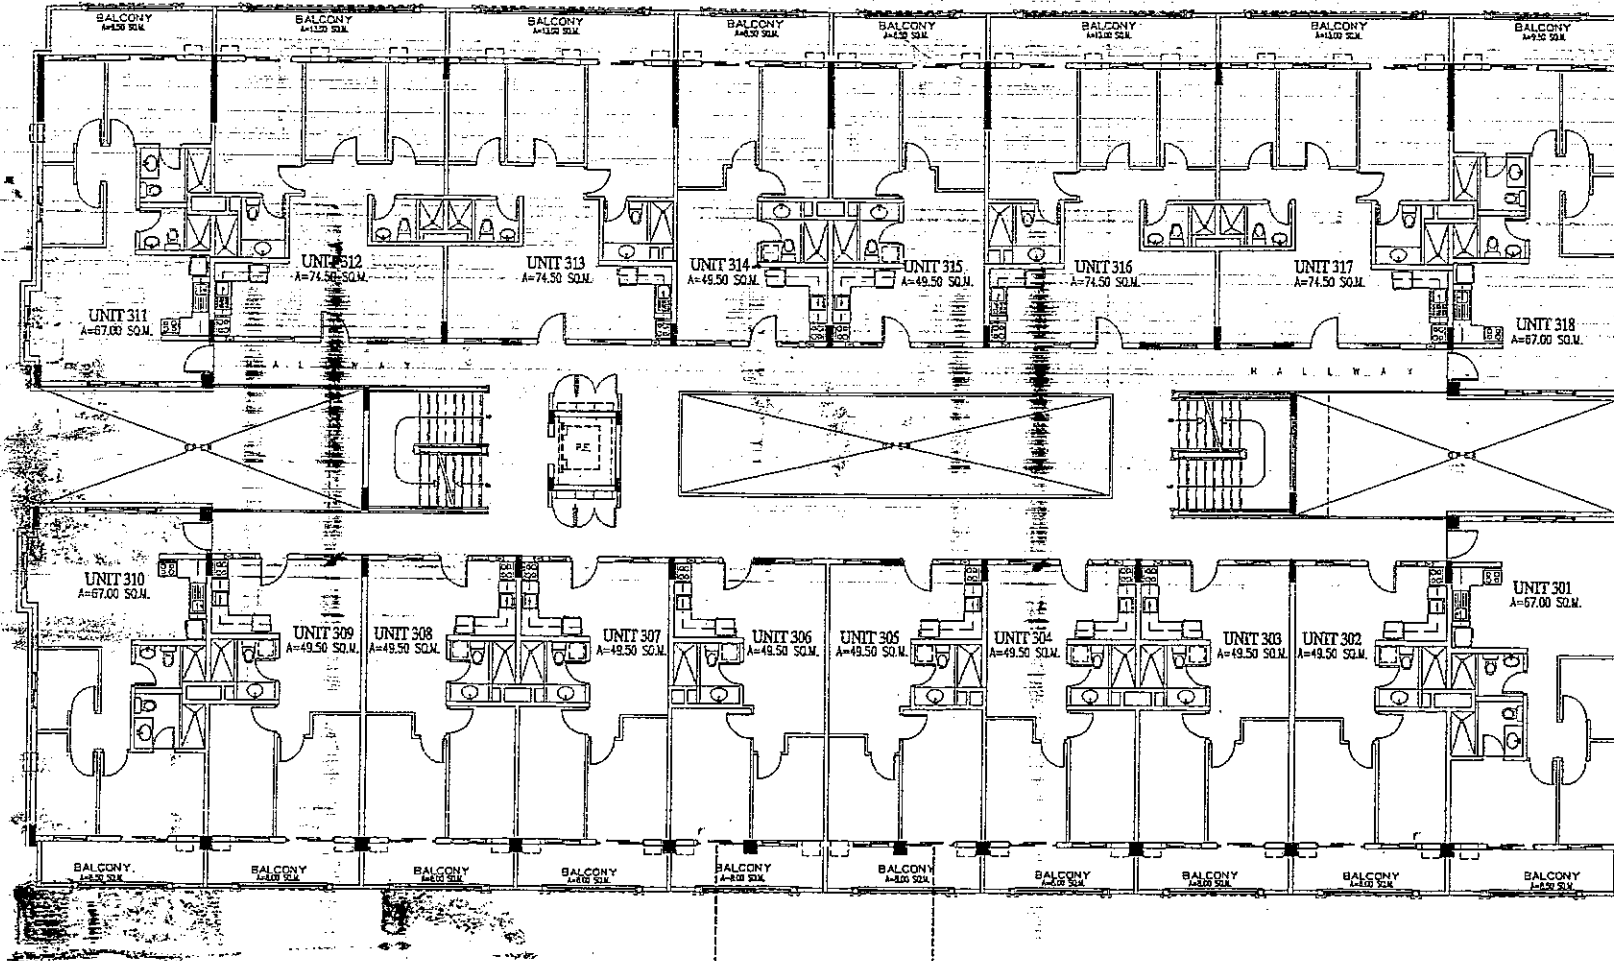

Rosewood Pointe  
PEARL - LOWER GROUND FLOOR PLAN  
21 MARCH 2007 *Alan*

*Rosewood Pointe*  
**PEARL - UPPER GROUND FLOOR PLAN**

21 MARCH 2007 *Shawn*

*Rosewood Pointe*  
**PEARL - SECOND FLOOR PLAN**

21 MARCH 2007 *Allen*

KEYPLAN

Rosewood Pointe  
 PEARL - THIRD - FIFTH FLOOR PLAN

21 MARCH 2007 *ABW*

*ABW*

KEYPLAN

LINE OF CANOPY ROOFING

*Rosewood Pointe*  
**PEARL - ROOF DECK FLOOR PLAN**  
 21 MARCH 2007 *ABW*

KEYPLAN